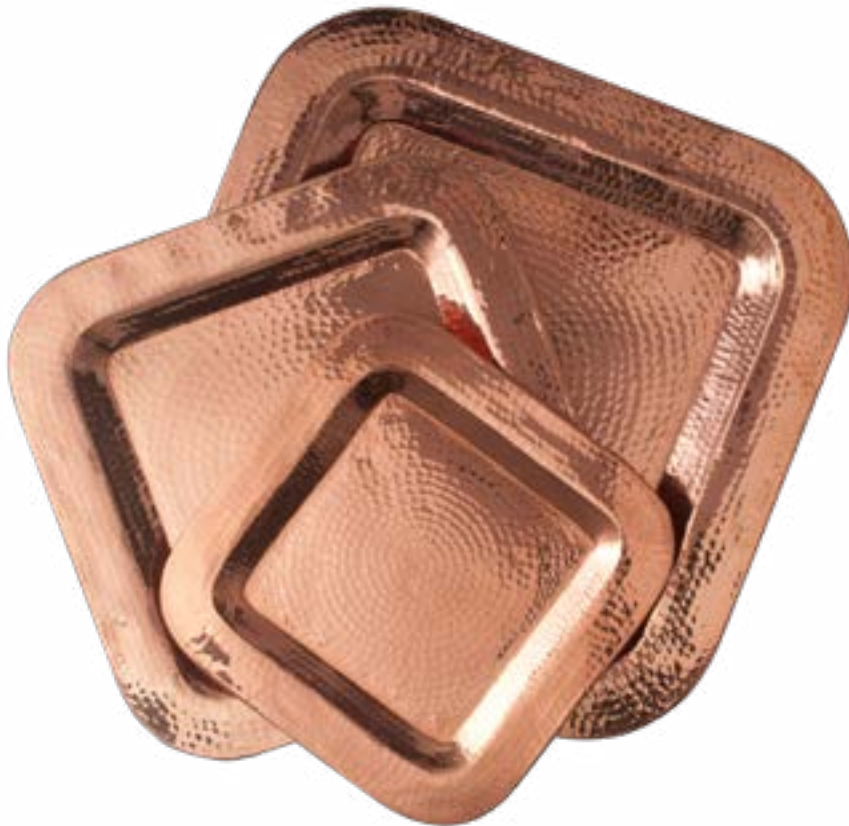

PLATTERS

P-C 14
ROUND PLATTER
14"

P-C 18
ROUND PLATTER
18"

P-C 22
ROUND PLATTER
21.5"

P-S 14
SQUARE PLATTER
14"

P-S 18
SQUARE PLATTER
18"

P-S 22
SQUARE PLATTER
22"