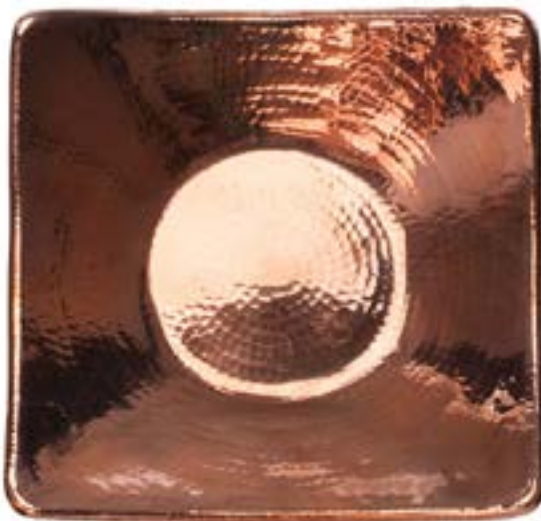

BOWLS / CENTERPIECES

B-JB10
FRUTERA BOWL WITH PEDESTAL BASE
10" DIAMETER

B-JB6
SALSITA BOWL
ON PEDESTAL BASE
WITH TIN LINING
6" DIAMETER

B-FE7
FLAT EARTH BOWL
7" DIAMETER

P-FE-10
FLAT EARTH PLATE
10" SQUARE

B-FE16
FLAT EARTH CENTERPIECE
16" DIAMETER

B-FE10
FLAT EARTH BOWL
10" DIAMETER

VANITIES / DECORATIVE TRAYS

B-AF7
APHRODITE BOWL
6" DIAMETER

P-R12
CHAROLITA TRAY
12" X 7"

P-R8
CHEQUER
8.5" X 4.5"

P-AF-13
APHRODITE PLATTER
13"X9"